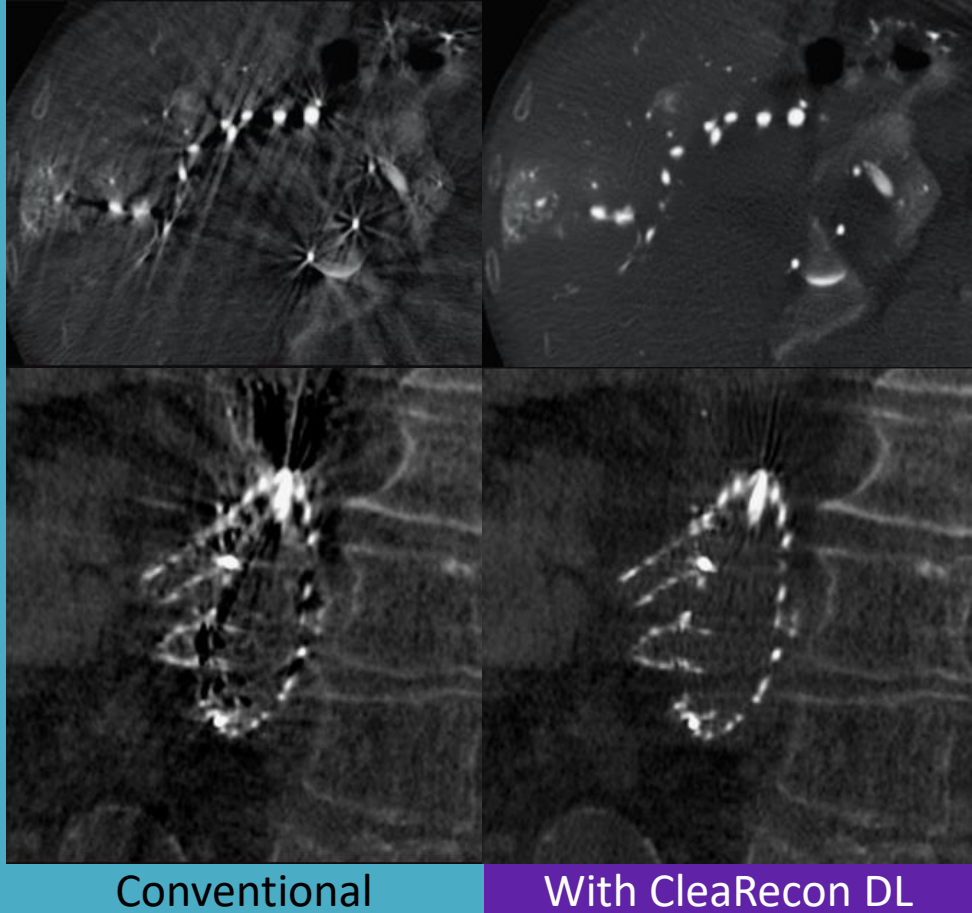

Allia™ with CleaRecon DL

Deep learning comes
to CBCT image
reconstruction.

Use AI to remove remaining barriers for CBCT adoption and improve confidence in interventional treatment strategy.

Seamless workflow. Designed to deliver clearer CBCT images. In **98%** of cases, CBCT images reconstructed with CleaRecon DL are clearer than the conventional CBCT images^{1,2}

Remarkable images. Designed to improve the CBCT image interpretation confidence. In **94%** of cases, CleaRecon DL improves the CBCT image interpretation confidence^{1,3}.

Accelerate adoption in clinical routine. Designed to ease CBCT adoption in routine. CleaRecon DL sets CBCT image quality to the next level by removing streak artifacts, without bringing other artifacts^{1,4}.

GE HealthCare

GE HealthCare

CleaRecon DL is an option in 3DXR designed to be used with Allia systems and requires AW workstation with Volume Viewer. May not be available in all countries.

Images obtained from investigational device, limited by United States law to investigational use.