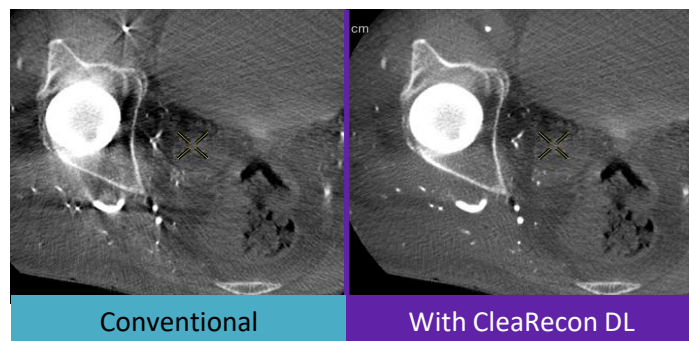

Allia™ with CleaRecon DL

Deep learning comes
to CBCT image
reconstruction.

Use AI to remove remaining barriers for CBCT adoption and improve confidence in interventional treatment strategy.

Seamless workflow. Designed to deliver clearer CBCT images. In **98%** of cases, CBCT images reconstructed with CleaRecon DL are clearer than the conventional CBCT images^{1,2}

Remarkable images. Designed to improve the CBCT image interpretation confidence. In **94%** of cases, CleaRecon DL improves the CBCT image interpretation confidence^{1,3}.

Accelerate adoption in clinical routine. Designed to ease CBCT adoption in routine. CleaRecon DL sets CBCT image quality to the next level by removing streak artifacts, without bringing other artifacts^{1,4}.

GE HealthCare

GE HealthCare

CleaRecon DL is an option in 3DXR designed to be used with Allia systems and requires AW workstation with Volume Viewer. May not be available in all countries.

Images obtained from investigational device, limited by United States law to investigational use.