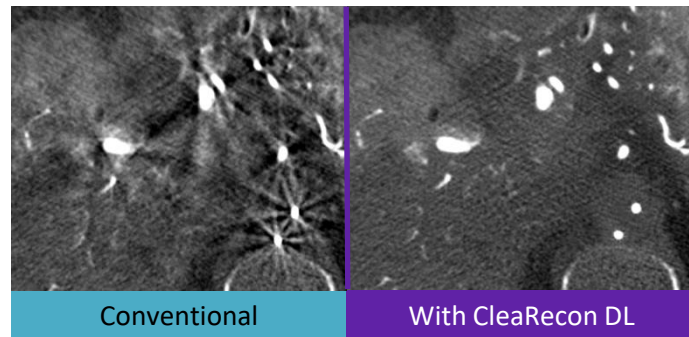

Allia™ with CleaRecon DL

Deep learning comes
to CBCT image
reconstruction.

Use AI to remove remaining barriers for CBCT adoption and improve confidence in interventional treatment strategy.

Seamless workflow. Designed to deliver clearer CBCT images. In **98%** of cases, CBCT images reconstructed with CleaRecon DL are clearer than the conventional CBCT images^{1,2}

Remarkable images. Designed to improve the CBCT image interpretation confidence. In **94%** of cases, CleaRecon DL improves the CBCT image interpretation confidence^{1,3}.

Accelerate adoption in clinical routine. Designed to ease CBCT adoption in routine. CleaRecon DL sets CBCT image quality to the next level by removing streak artifacts, without bringing other artifacts^{1,4}.

Allia™ refers to Allia systems that cannot be marketed in countries where market authorization is required and not yet obtained. Refer to your sales representative.

1. When compared to CBCT image reconstructed with conventional technique. Based on a reader study of 110 CBCT dataset, including liver, abdominal, pelvic, graft and stents, head, and other anatomies. Each dataset has been reviewed by at least 3 reviewers independently. In total 13 clinicians were involved in the reader study (interventional radiologists, interventional neuroradiologists and vascular surgeons). CleaRecon DL and conventional reconstructed CBCT were compared side by side.
2. In 98% of the cases, reviewers concluded that CleaRecon DL provides a clearer or significantly clearer image.
3. In 94% of the cases, reviewers concluded that CleaRecon DL improves or significantly improves the image interpretation confidence.
4. In 99% of reviewed cases, reviewers concluded that CleaRecon DL improves image quality by removing streak artifacts, without bringing other artifacts. Some streak artifacts may still be present.